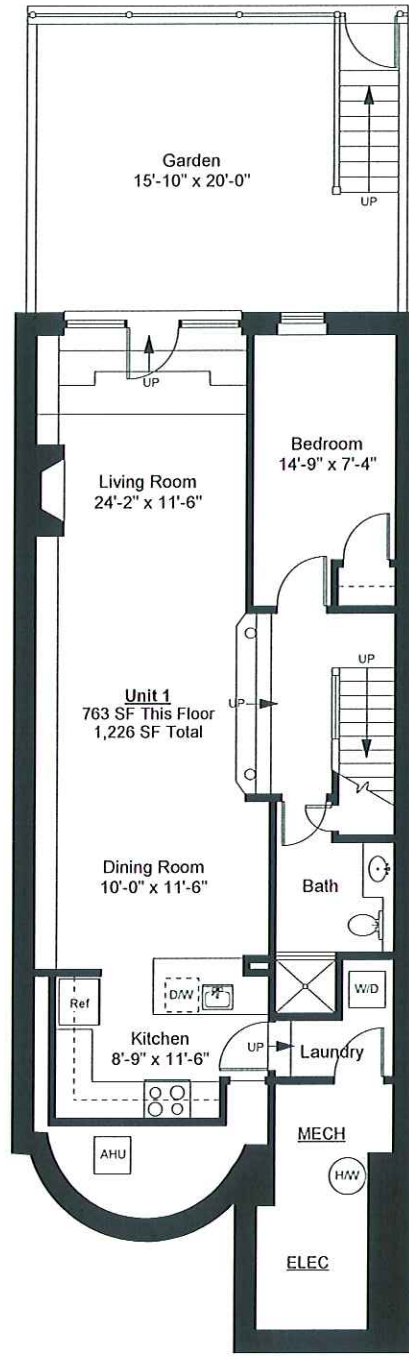

Unit 1 Street Level Floor Plan

Unit 1 Garden Level Floor Plan

690 Tremont Street  
Boston, MA 02118

Scale 1/8" = 1'-0"

1

Completed: December, 2007

Note: Dimensions are not guaranteed and are provided for informational purposes only.

NEW ENGLAND  
FLOOR PLANS  
(617) 872-3336