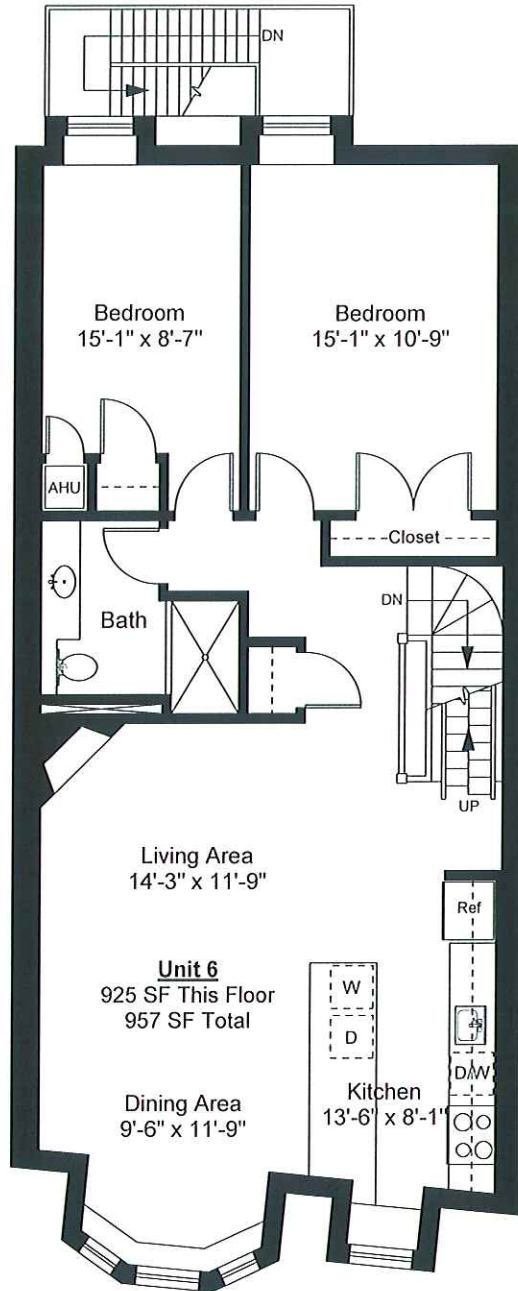

Unit 6 Entry Detail Plan

Unit 6
32 SF This Floor
957 SF Total

Unit 6
925 SF This Floor
957 SF Total

Unit 6 Floor Plan

Scale 1/8" = 1'-0"

690 Tremont Street
Boston, MA 02118

1

Completed: December, 2007

Note: Dimensions are not guaranteed and are provided for informational purposes only.

NEW ENGLAND
FLOOR PLANS
(617) 872-3336

Unit 6 Roof Plan

690 Tremont Street
Boston, MA 02118

Scale 1/8" = 1'-0"

2

Completed: December, 2007

Note: Dimensions are not guaranteed and are provided for informational purposes only.

NEW ENGLAND
FLOOR PLANS
(617) 872-3336