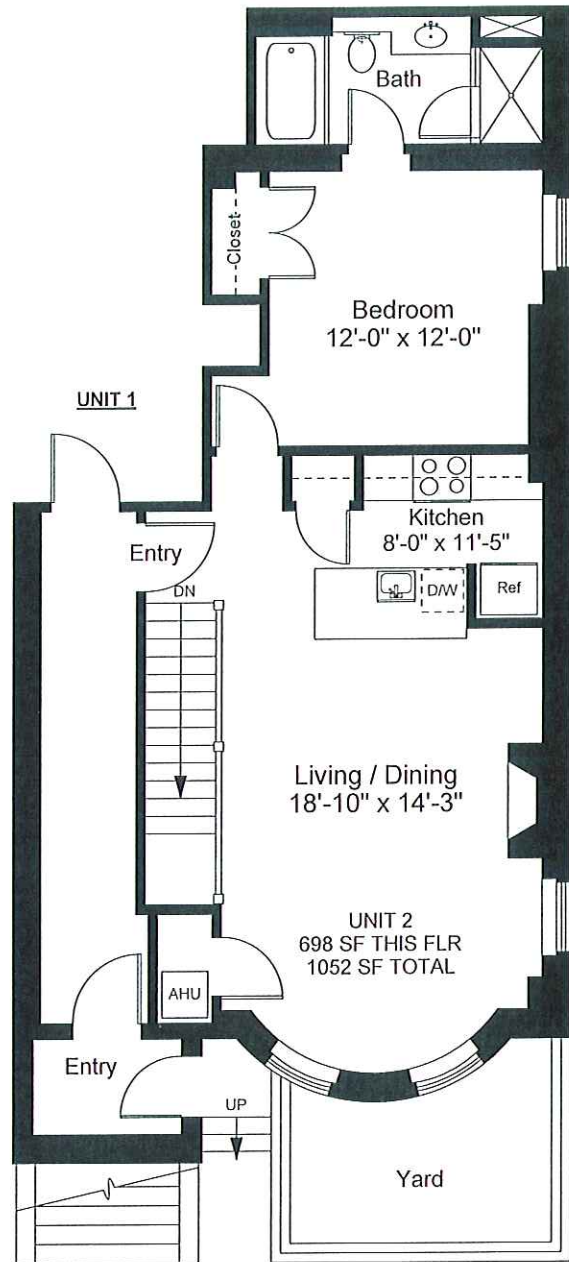

Unit 2 Garden Level Floor Plan

Unit 2 Street Level Floor Plan

692 Tremont Street  
Boston, MA 02118

Scale 1/8" = 1'-0"

1

Completed: April, 2008

Note: Dimensions are not guaranteed and are provided for informational purposes only.

NEW ENGLAND  
FLOOR PLANS  
(800) 328-0217